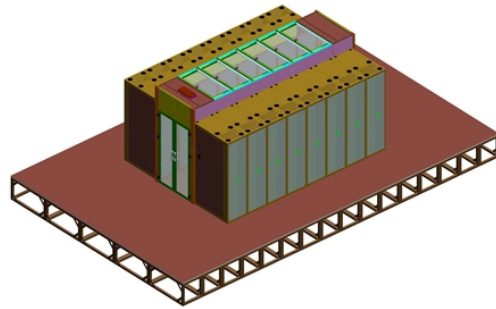

Data Center Network Cable Tray Manufacturers

Data Center Network Cable Tray Manufacturers

Madsen Steel Wire Products manufactures wire and ladder-style cable tray systems engineered to meet the performance, scalability, and durability requirements of modern data centers.

Custom manufacturer of cabletrays made from aluminum, fiberglass reinforced plastic (FRP), galvanized and stainless steel materials. Suitable for supporting insulated electrical cables.

Marlin Steel's wire mesh cable trays are designed for high-performance cable management in data centers, industrial manufacturing, power distribution systems, and commercial infrastructure projects.

Snake Tray manufactures cable trays, power distribution solutions and cost-effective cable management systems for data centers, solar installations, transit & more.

Crowded spaces and changing technologies in data centers, data closet, tenant areas, data backbones make Basorfil the ideal cable management solution. Turns, Tee's, rises and drops all can be quickly ...

What Are Wire Cable Trays? Wire cable trays, or cable management trays, are open-bottom or mesh supports used to route and organize power cords, data cables, and fiber throughout a facility. Unlike ...