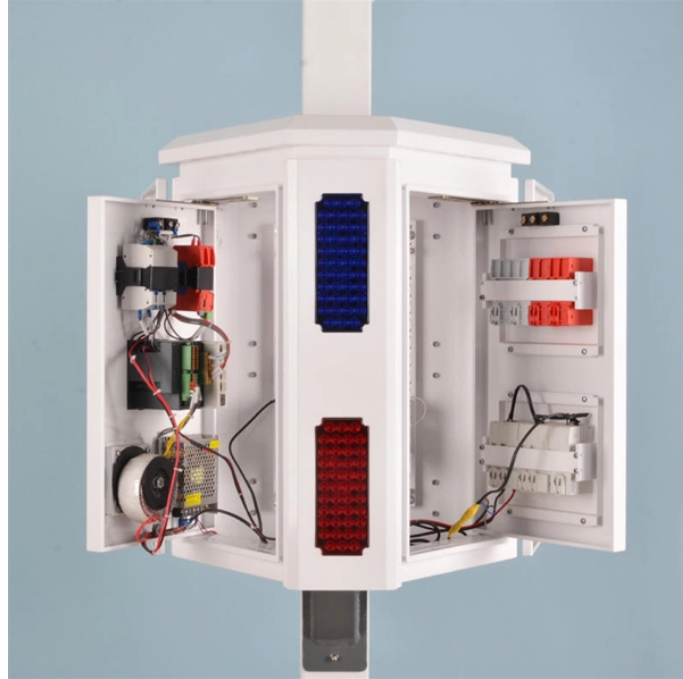

## Data Center Interconnect-Grade 1 6T Optical Module 100G Selection Guide

## Data Center Interconnect-Grade 1.6T Optical Module 100G Selection

Learn how to choose the right 1.6T optical transceiver. This guide compares six NADDOD 1.6T OSFP modules across protocol, cooling design, transmission reach, and connectors for AI and ...