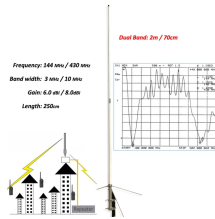

Delta's Power Distribution Units (PDUs) are space-saving, easy to move, offering superior power protection, monitoring, and scalability while reducing initial investment costs—making them suitable ...