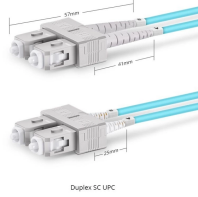

DWDM Optical Modules in Indonesia

Indonesia is spread out over many islands, making long-range DWDM in high demand for interconnecting the vast country. In this context, deployment of Smartoptics open line systems in ...