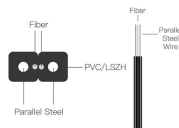

Mouser offers inventory, pricing, & datasheets for IP68 Power Supplies.