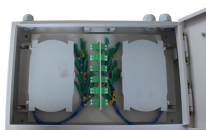

Visit DC is an independent guide to Washington, DC. Browse tours, attractions, and experiences in DC and book securely through our partners.