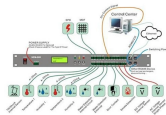

Our portfolio covers a wide output power range, with options for both 12 and 48 V output voltage solutions with a relentless focus on optimizing efficiency and power density to reduce total cost of ...