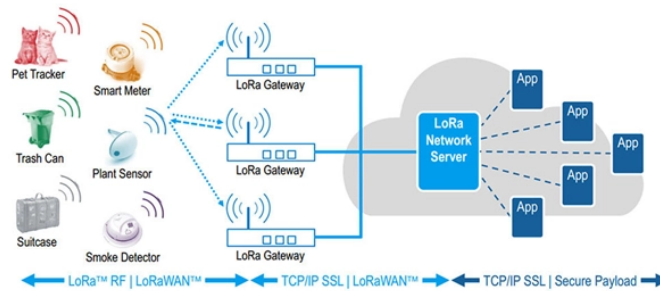

## Czech surveillance distribution box

## Czech surveillance distribution box

nges related to the protection systems in the Czech Republic, Poland, and Slovakia. It can be read as a standalone piece but also picks up its inspiration from the 2023''s Reflection on Surveillance and ...

ADI is one of leading "One Stop Security" and Low Voltage multi-brand distributor: Intruder, Video Surveillance, Access Control Systems, Door Entry Systems, Fire, Integration Software, IP ...

The relay box helps balance electricity supply and demand by managing loads dynamically, preventing grid overloads, and reducing the risk of blackouts. During periods of excess ...