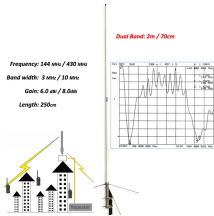

Find B2B Cable trays, electric Companies in Czech Republic | Kompass Quick links: Importers Exporters Manufacturer Distributor Service providers 97 Companies Get full list

Looking for a trusted source to buy Cable Tray In Czech Republic? Brilltech Engineers Pvt. Ltd is the one you can reach. We have a highly experienced team, well-loaded manufacturing unit and a lot ...

We supply Cellpack cable assemblies and sell cable connectors, terminations, potting connectors, surge arresters and splices for connecting cables up to 42kV. PPN tools, crimping tools, cutting tools, ...

Contact Us

For more information, pricing, or custom network solutions, please contact us:

Website: <https://hashherbcafe.co.za>

Email: hello@hashherbcafe.co.za

Phone: +27 63 814 7295

Address: 15 Galaxy Road, Linbro Business Park, Johannesburg, 2065, South Africa

This document is for informational purposes only. Specifications subject to change without notice.