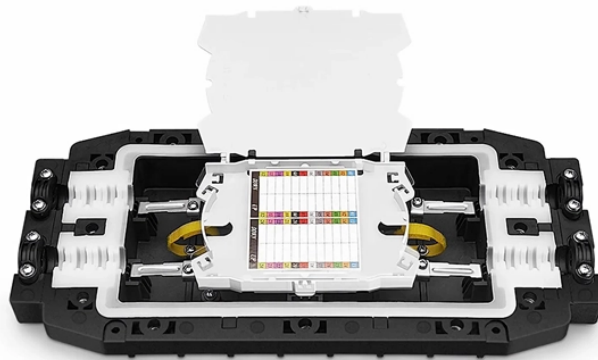

## Czech cable tray distributor

The standard cable trays of the FEMI 3 (FEMI-CZ) and CC / CF (Steel Line CMS) series are the ideal means for the distribution and protection of cables in civil and industrial plants.