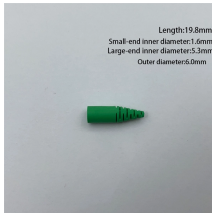

The enclosures are certified Ex d IIB+H2 and Ex tb as well as "explosion-proof". They are available in many sizes, a wide range of operating elements and monitoring functions can be integrated. They ...

These explosion proof junction boxes / terminal boxes, plugs, sockets & connectors are for use in explosive atmospheres in compliance with the ATEX 94/9/EC Directive and IEC.