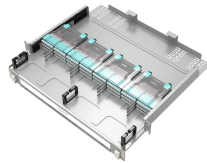

## Czech Tray Cable Tray Factory

Supplier of: Cable trays, electric Traction control gear, electromagnetic Traction control gear, electro-pneumatic...

Leading Cable Tray Manufacturers in Czech Republic: Delivering Precision and Quality Looking to buy a Cable Tray in Czech Republic? Jeetmull Jaichandlall (P) Ltd. is one of the trustworthy Cable Tray ...