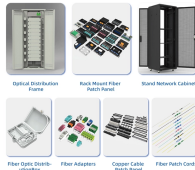

Choose us- one of the prominent Cable Trays Exporters and Suppliers in Czech Republic, for quality, expertise, and reliable cable management solutions. Contact us today to discuss your project

...

We manufacture metallic cable tray systems in the following types: solid bottom cable trays (perforated and closed), ladder trays and mesh trays, in different structural dimensions and material qualities.