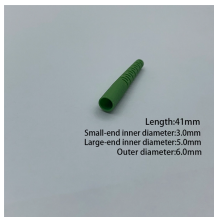

Our custom power distribution cabinet manufacturer can be the perfect choice for your future project because of the low or no minimum order quantities and fast response times. Please contact our ...

The Myers PDC is available in a wide variety of metals, finishes, custom paint options, and wall, wind, and roof ratings. Each PDC is custom designed by our in-house engineering team in accordance to ...