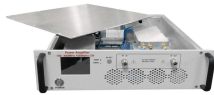

Brooks Power Systems offers a complete line of Power Distribution Units (PDU) for IT applications in server rooms, in Custom racks /cabinets or Computer tables.

Power conditioning and distribution cabinet that offers the benefits of a custom-tailored system while offering the convenience and cost savings of a pre-packaged, factory-tested solution.