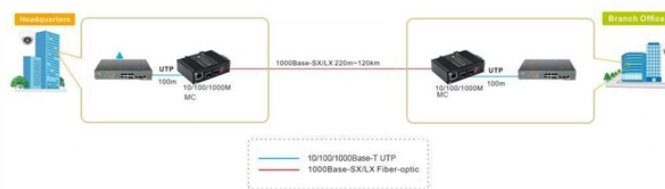

Customized metal cable trays in Ethiopia