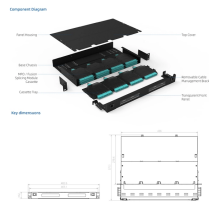

En SMICO, entendemos que cada aplicación eléctrica es única. Por eso, ofrecemos gabinetes eléctricos personalizados, diseñados para satisfacer sus necesidades específicas.