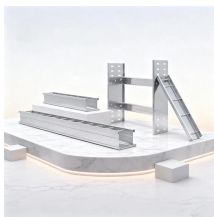

CUSTOMIZE definition: to modify or build according to individual or personal specifications or preference. See examples of customize used in a sentence.