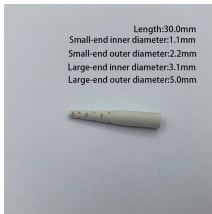

6Wresearch actively monitors the Tonga Optical Power Meter Market and publishes its comprehensive annual report, highlighting emerging trends, growth drivers, revenue analysis, and forecast outlook.