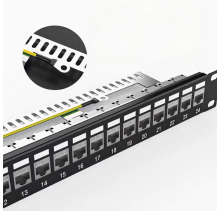

Customized Swedish Low-Voltage Circular Ribbed Cable Tray

Our cable trays are made of first-class stainless steel (AISI 316 and AISI 304) that prevents corrosion and ensures a good level of resistance. Cable trays from SILTEC are available with a length of 3000 ...

ShowMeCables stocks a range of cable management, low voltage wire holders including Duct, Spools, D-Rings, Grommets, Lacing Bars and Strips, Neat-Patch, Wall-Mounted, Vertical, Horizontal, Cable ...

We offer a wide range of cable tray systems to support tubing, electrical cables and instrumentation. Our cable trays are produced in fit for purpose materials like stainless steel, galvanized, aluminium and ...