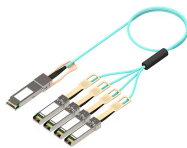

Its primary function is to safely and compliantly feed the AC power—converted from the DC output of the PV system via inverters—into the utility grid or the user-side grid. In addition to grid connection, it ...