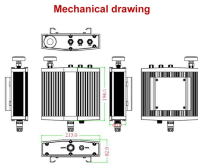

Customized Process for Remote Monitoring Using SMA Connectors in Intelligent Computing Centers

Customized Process for Remote Monitoring Using SMA Connectors i

Whether you're an electronics enthusiast or a seasoned professional, this ultimate guide will equip you with the knowledge and skills to seamlessly integrate SMA connectors into your projects.