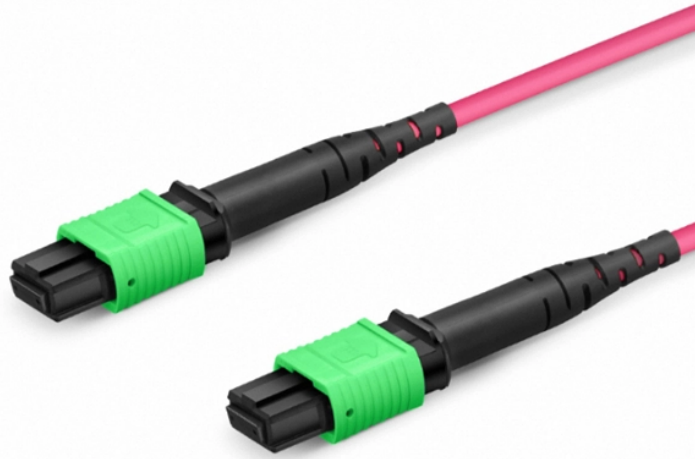

Customized Price of Photovoltaic Distribution Boxes in Sierra Leone

Customized Price of Photovoltaic Distribution Boxes in Sierra Leone

In Sierra Leone, where grid connectivity remains a challenge for 80% of rural communities, photovoltaic energy storage systems are transforming access to reliable electricity.