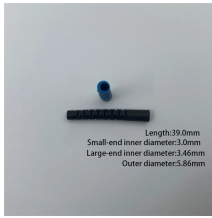

Customized Optical Line Terminal 100G

Customized Optical Line Terminal 100G

GP5810-08 XG (S)-PON OLT | 8-Port Combo XGSPON Optical Line Terminal | 100G Uplink, 1U Rackmount 8*XG (S)-PON/GPON Combo port, 8*GE/10GE SFP+, 2*100GE QSFP28, support ...

XGT0X1U XGSPON OLT 100G QSFP28 Port 2GB Memory 8GB Storage Cassette Type Optical Line Terminal No reviews yet HOSECOM LIMITED 3 yrs

AFSI's line of 109 series hermaphroditic connectors offers the ultimate in flexibility and is a direct replacement for the TAC4. The 109 connector line meets or exceeds the pertinent requirements of ...