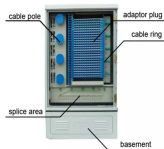

This Micro Module supports flexible deployment of hot/cold aisle containment as well as the choice of single-row or double-row configuration, adapting to different site conditions and maximizing data ...