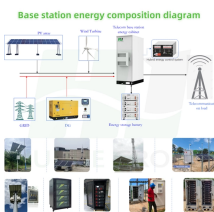

Schneider Electric's modular data center solutions are designed to be quickly deployed, meaning they can be set up and operational in a short amount of time. This is beneficial for businesses that have a ...