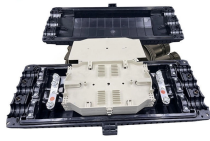

The STULZ Micro DC can be configured with all the key design aspects of a data center, including critical power distribution, fire suppression, physical security & precision cooling.

Delta's modular datacenter solution offers a datacenter environment that provides safe equipment operations within the racks, and supports the development and standardizing of micro datacenters ...