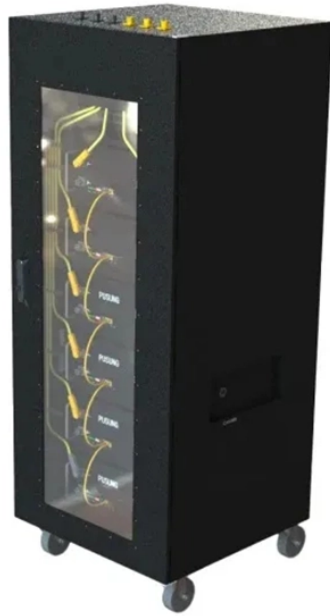

Customized Mesh Cable Trays for Export from Taiwan