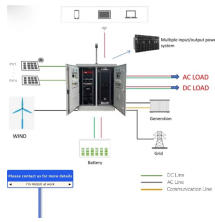

Customized Main Distribution Box for Engineering Projects

Customized Main Distribution Box for Engineering Projects

Our custom power distribution boxes are crafted with precision and reliability, tailored to meet your specific requirements. Each custom power distribution box undergoes rigorous testing to ensure ...