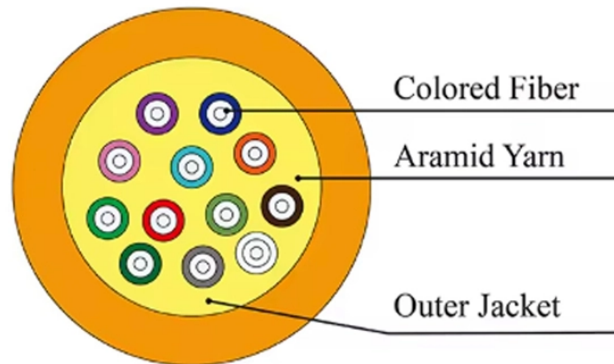

Customized Low Voltage Ring-Shaped Cable Trays in Cambodia

Customized Low Voltage Ring-Shaped Cable Trays in Cambodia

Our Cable Tray is the perfect product for all sectors because it is available in various sizes, shapes, and colors. We have a manufacturing facility on-site with modern equipment and advanced technology for ...