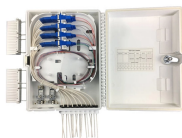

LED display screens are large electronic devices, and good power distribution equipment is one of the important conditions for the system to achieve reliable op