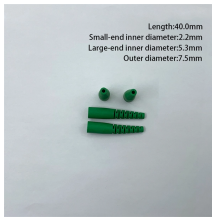

Customized Industrial Power Supply Manufacturer for Switches

Customized Industrial Power Supply Manufacturer for Switches

Get started today with our custom switchgear manufacturing, vertically integrated supplies, and fast turnaround times. We help our customers reduce infrastructure inefficiencies to get projects started ...