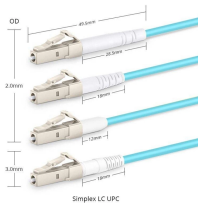

Bud offers a wide selection of network cabinets and communication cabinets for wall-mount and table-top IT applications. Designed for maximum airflow and easy installation, our cabinets help your ...

Our team can design custom server racks and cabinets tailored to your specifications. Each rack cabinet is constructed from steel using the latest technology for durability and strength.