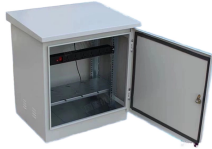

Customized Galvanized Ladder Cable Trays in Palau

Being one of the leading Galvanized Cable Tray Manufacturers in Palau, we work for customer satisfaction and design and deliver the standard and customized range accordingly. We have a ...