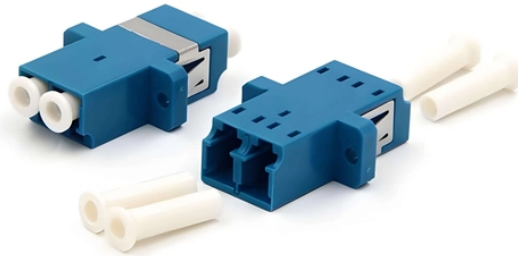

Customized Fireproof Cable Trays in Xinye