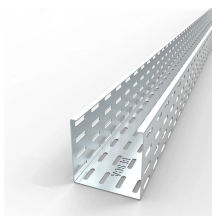

Cable tray is a assembly of units and associated fittings forming a rigid structural system which can securely support insulated electrical cables used for power distribution, control and communication. ...

Made of high-quality steel with professional fire-retardant treatment, the cable tray effectively blocks flame spread and ensures stable cable operation, even in high-risk industrial outdoor environments.

With a focus on durability and fire resistance, our cable trays are available in widths ranging from 50 mm to 1000 mm, providing flexibility in design and installation.

NewReach is dedicated to providing high-quality cable tray systems customized to meet the specific needs of our customers. Our engineering team carefully designs these systems and calculates their ...

Distributor of cabletrays including wire mesh, fiber, straight sectioned, and bendable cabletrays. Made from galvanized steel, carbon steel, and PVC materials. Features vary depending ...

Our main products include cable trays, seismic supports, C-channel steel, and cable tray accessories. We have more than 30 production lines and can customize production according to your requirements.