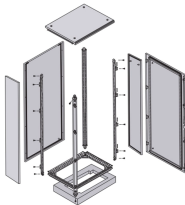

Manufacturing Standards Saudigrate cable trays are manufactured as per the international standards BS50085, NEMA VE 1, BS/IEC 61537, ASTM & UL. Manufactured in (a) FRP/GRP (b) Stainless ...

With a commitment to quality and safety, our cable trays offer excellent resistance to corrosion, fire, and chemicals, ensuring long-lasting performance in any environment. Contact us today for customized ...

Our GRP cable trays are specifically engineered to address the limitations of conventional materials. We provide a full range of products including ladder, perforated, and trough-type trays, as well as all ...