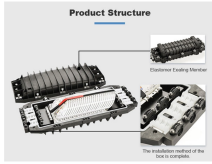

Customized Fiber Ethernet Switch 1 6T

Customized Fiber Ethernet Switch 1 6T

We offer solutions that provide seamless transmission and conversion from Ethernet media to multimode or singlemode fiber. Our Ethernet network switches with fiber ports comes in managed or ...

We provide Metro Ethernet Class switches, modular with Bi-Directional fiber ports and Layer 3 switches with BGP4 and OSPF support, either for core networks or points of presence. There are also basic ...