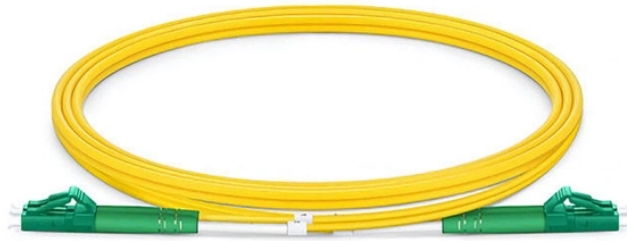

Customized Ecuadorian fiberglass cable trays

Customized Ecuadorian fiberglass cable trays

Eaton's submittal builder tool for B-Line series cable ladder and tray allows you to easily filter, select and download straight section, fitting and accessory submittals.

Our fiberglass cable ladder tray is designed to withstand tough conditions! Enduro offers a variety of configurations for the best solution for your needs.

As one of the best Cable Tray Manufacturers in Ecuador, we are trusted by people not only within the boundaries but even beyond that. Our custom-based products are able to match up your distinct needs.

Enduro fiberglass cable ladder tray is designed specifically to endure the harshest environments and increase operational safety. Our products undergo world-class, on-site, comprehensive testing to ...

Our highly educated expert closely monitors every aspect of manufacturing and keeps their fingers on the pulse to deliver the highest quality Cable Tray in Ecuador.

Fiberglass cable trays provide the load capacity of steel plus the non-conductive & non-magnetic characteristics of FRP products. [Learn more here.](#)