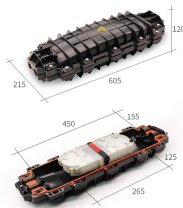

Ideal for shipping envelopes, packs, small packages and boxes up to 250 lbs. Fast and reliable choice for moving a wide range of freight shipments to and from Mali. Ideal for shipping boxes and pallets ...