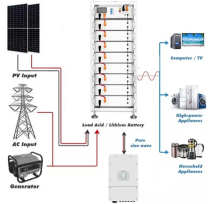

What Are Wire Cable Trays? Wire cable trays, or cable management trays, are open-bottom or mesh supports used to route and organize power cords, data cables, and fiber throughout a facility. Unlike ...