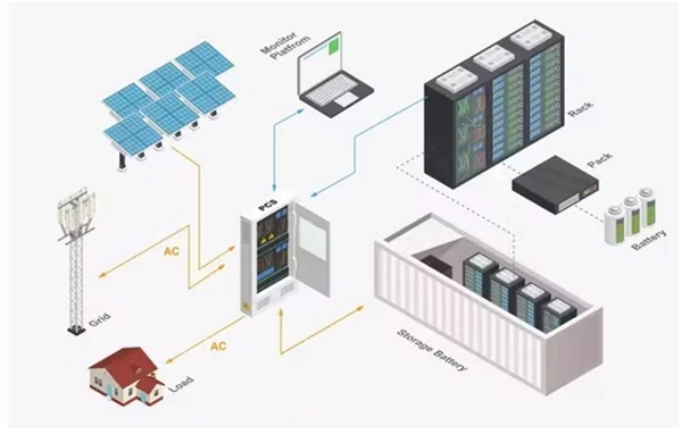

Customized Cable Tray Technical Support