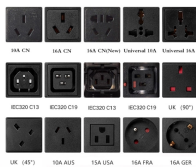

Design your perfect customized cable trays! Customize materials, sizes, structures, and finishes. Reliable, durable, and tailored for your project's success.