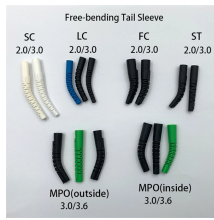

Customized Cable Tray Manufacturing in China

It is the largest cable tray manufacturer and supplier on the China. The company's main products include wire mesh cable trays, trough cable trays, trapezoidal cable trays, cable trays, large-span cable ...