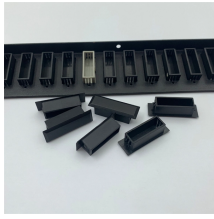

This wire mesh cable tray is made up of a mesh of electro welded rods that provide high strength and elasticity. The ease of installation, thanks to its flexibility saves on material and labor costs.

Best B2B Platform to buy Bulk Stainless Steel Cable Tray in Nigeria trusted wholesalers. Customize MOQ of Stainless Steel Cable Tray manufacturer from Nigeria, deal with top Stainless Steel Cable ...

Whether you're installing cables in a power plant, office building, or data center, the 304 Stainless Steel Trough Cable Tray offers the strength and durability required for secure and efficient cable ...

Nigeria Stainless Steel Wires Cages Directory provides list of Made in Nigeria Stainless Steel Wires Cages Products supplied by reliable Nigeria Stainless Steel Wires Cages Manufacturers, Traders ...

Versatile & Strong wire mesh cable tray - the world's most tested and specified wire mesh cable tray. Constructed of precision engineered, high quality, welded steel wire itable for all cabling - ...