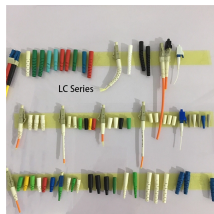

Delve into our curated lineup of palau fiberglass cable tray price offerings, and find exactly what you need.