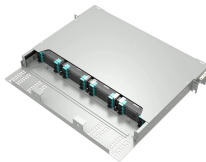

Our team of highly trained, knowledgeable staff have the training and know-how to create custom engineered power distribution boxes and control systems specific to your application.

With 100 Amp - 400 Amp configurations and customizable options, the stackable, portable power distribution boxes with powder-coated aluminum or high impact resistant, molded, weatherproof ...