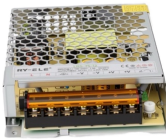

Our team of highly trained, knowledgeable staff have the training and know-how to create custom engineered power distribution boxes and control systems specific to your application.

With 100 Amp - 400 Amp configurations and customizable options, the stackable, portable power distribution boxes with powder-coated aluminum or high impact resistant, molded, weatherproof ...