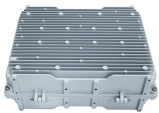

custom a practice followed as a matter of course among a people; a habitual practice of an individual: It is her custom to take a walk every night before dinner.

Custom definition: A common tradition or usage so long established that it has the force or validity of law.

A custom is an activity, a way of behaving, or an event which is usual or traditional in a particular society or in particular circumstances. The custom of lighting the Olympic flame goes back centuries.

Contact Us

For more information, pricing, or custom network solutions, please contact us:

Website: <https://hashherbcafe.co.za>

Email: hello@hashherbcafe.co.za

Phone: +27 63 814 7295

Address: 15 Galaxy Road, Linbro Business Park, Johannesburg, 2065, South Africa

This document is for informational purposes only. Specifications subject to change without notice.