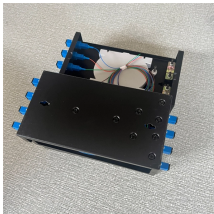

custom a practice followed as a matter of course among a people; a habitual practice of an individual: It is her custom to take a walk every night before dinner.

Custom definition: A common tradition or usage so long established that it has the force or validity of law.

A custom is an activity, a way of behaving, or an event which is usual or traditional in a particular society or in particular circumstances. The custom of lighting the Olympic flame goes back centuries.

Contact Us

For more information, pricing, or custom network solutions, please contact us:

Website: <https://hashherbcafe.co.za>

Email: hello@hashherbcafe.co.za

Phone: +27 63 814 7295

Address: 15 Galaxy Road, Linbro Business Park, Johannesburg, 2065, South Africa

This document is for informational purposes only. Specifications subject to change without notice.