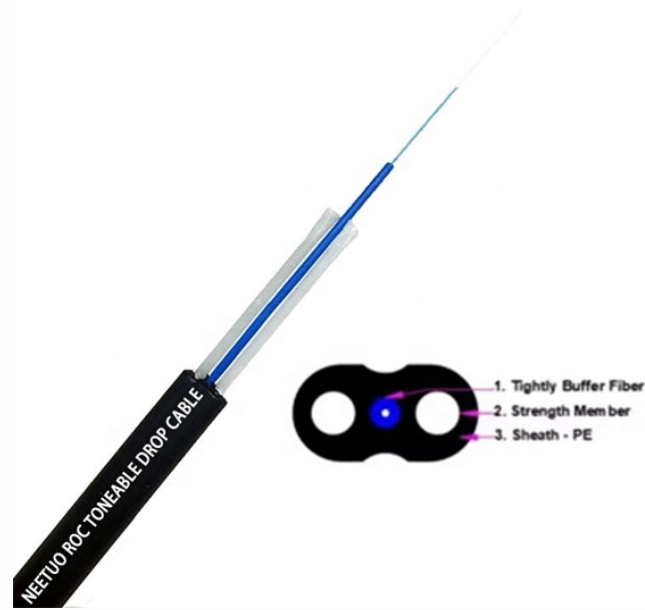

Custom-made cable trays for server rooms