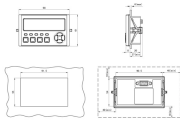

The Customized Power Distributor from Blue Sea Lighting supports multiple socket types — EU, UK, and US — ensuring smooth operation no matter where our clients are located. This multi-standard ...