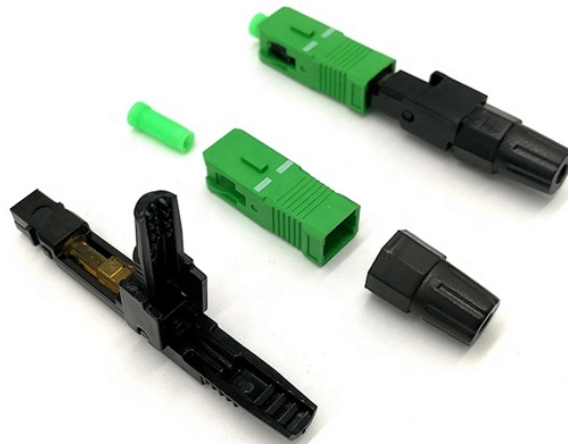

Custom Price of Control and Distribution Boxes in Argentina

Overview

This project highlights the value of a custom electrical control and power distribution system for precision agriculture and large outdoor applications. Need a Custom Control and Power Distribution Solution?

Automatic Transfer Switch (ATS) Control: Ensures seamless power transfer between primary and backup sources, maintaining uninterrupted power supply for critical systems. Power Distribution via Busbar: Designed to handle high-current loads (up to 630A) and distribute electrical power efficiently. Uline stocks over 45,000 shipping boxes, packing materials, warehouse supplies, material handling and more. Same day shipping for cardboard boxes, plastic bags, janitorial, retail and shipping supplies.