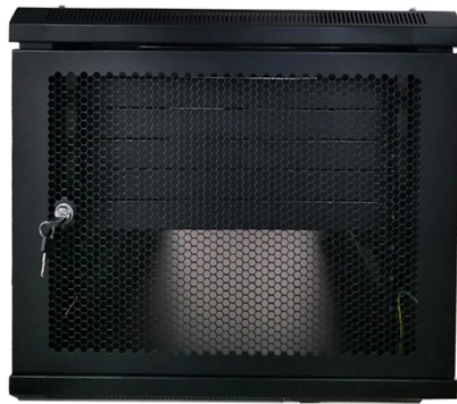

Custom Manufacturer of Imported Distribution Boxes from Northern Europe

Custom Manufacturer of Imported Distribution Boxes from Northern

POLLUX PACKAGING Sp. z o.o. Sp. K. is a FSC® certified company supplying packaging materials produced in corrugated cardboard manufactured on the most modern and efficient machinery in ...