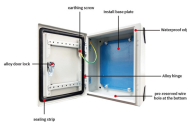

Durable Hexlon Explosion Proof Distribution Boxes and Electrical Enclosures, IECEx and ATEX certified for Zone 1 and Zone 2.

Atex control stations, explosion protected control units and distribution boxes made stainless steel maritime grade AISI 316L or AISI 304L. Atex Delvalle provides a custom build facility for Hazardous ...