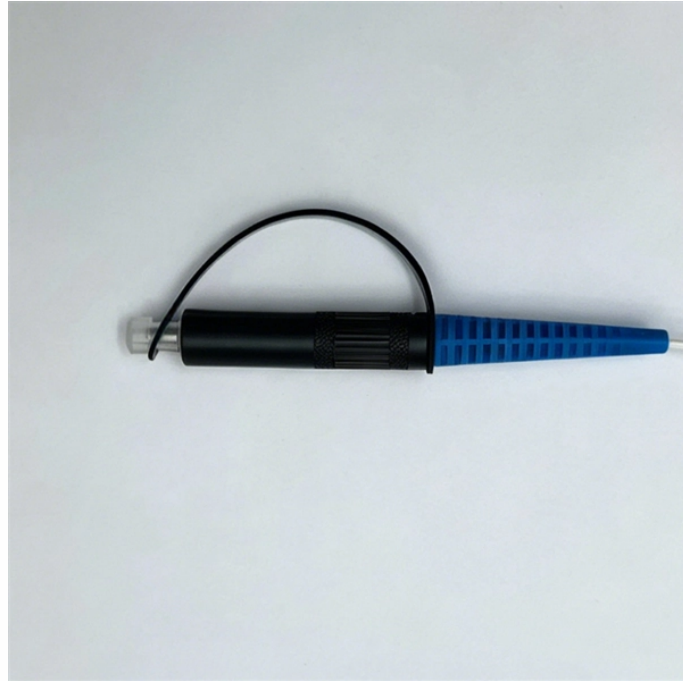

## Custom Fiber Optic Cable Tray Manufacturer

Our Fiber Cable Tray System designed to route and protect fiber optic and high-performance copper cabling to or from network cabinets, distribution frames or other devices.

Century Fiber Optics offer 3 splice tray sizes for every application. The pre-installed splice chip for fusion, mechanical or ribbon splicing offers even more options. The 7" trays hold up to 12 fibers with ...