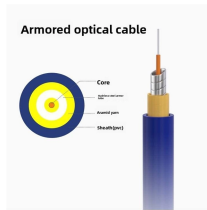

Custom CFP2QSFP

Custom CFP2QSFP

The 100G CFP2 to QSFP28 Adapter module is a four-Channel, high performance, hot pluggable, and interconnect solution supporting 100G Ethernet and Telecom. The adapter converts a CFP MSA ...