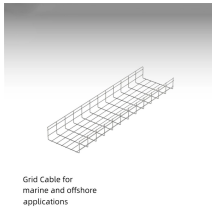

Complementing these products, support and accessories offer safe, stable and easy installation in vibrating, humid and dusty environments. In this way, EAE provides high performance, safety and ...