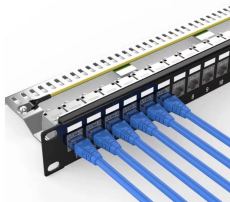

Curved Sheet Metal Distribution Box

CMI's curved panels combine precision roll-forming, design versatility, and proven durability. They enable architects to achieve unique curved geometries without sacrificing strength or ...

Custom power distribution boxes featuring precise sheet metal fabrication, designed for efficient power management. Available in various sizes with high-quality materials and professional finishing for ...

Our innovative technology enables you to use economical metal panels for all types of curved architectural components. As a result, you enjoy greater design freedom and superior aesthetics, ...

Groceries, essentials & more, delivered fast. Save money. Live better. The Walmart app is the easiest way to shop for everything on your list, including fresh groceries, household essentials, the latest ...