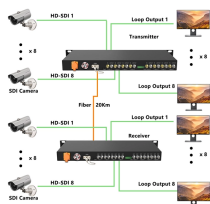

Choose from our selection of sheet metal curvers, including over 150 products in a wide range of styles and sizes. Same and Next Day Delivery.

Comply with standards and prevent cable damage with the DST-1200 metal distribution D ring. Buy now in packs of 25 from Southwire.