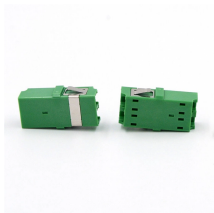

All Departments - Walmart Auto & Tires Shop All Tires Batteries & Accessories Auto Care Center Oils and Fluids Replacement Auto Parts Auto Electronics Exterior Car Parts & Accessories Interior ...