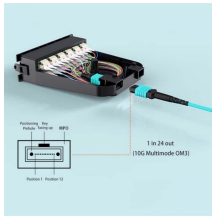

Cuban Switchgear and Distribution Box Customization Company

We deliver tailored solutions for electrical power distribution boxes and distribution electrical boxes, avoiding unnecessary features and ensuring a perfect fit for your needs.

INDU-ELECTRIC® is your global partner for tailored power distribution solutions – cross-industry, customer-specific, and available worldwide. Select your region and language to discover customized ...