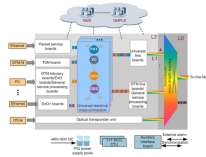

Hubbell's NEXTFRAME® Ladder Tray is the effective and widely used cable runway that supports and delivers bundles of cable between cabinets, racks, and closets, along walls, and suspended from ...